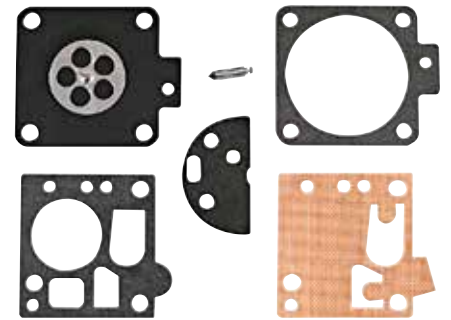

de-errick.com

18075

- Nikki Carburetors
- Used on Trimmers/Blowers Sold by Snapper, Toro and Red Max

18078

- Bing (65-940-203)
- Stihl (1119 007 1062)
- Used on Stihl Model 038M

18079

- Bing (65-940-203)
- Stihl (1119 007 1062)
- Used on Stihl Model 038M
- w/needle valve

18080

- Tillotson (DG-1HK)
- Model HK Carburetors

18100

- Tillotson (DG-5HL)
- Model HL Carburetors
- Metering Lever 99007 (155A-27)
Sold Separately

18101

- Tillotson (DG-3HL)
- Model HL Carburetors
- Metering Lever 99007 (155A-27)
Sold Separately.