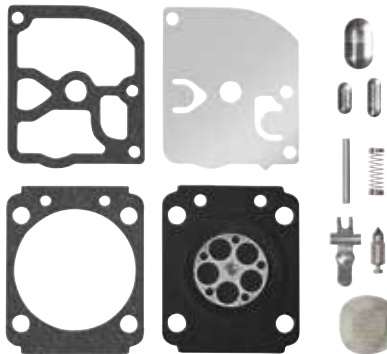

18237

- Zama (RB-169)
- Fits C1Q-S154 Carburetor for Stihl

18238

- Zama (RB-68)
- Fits C1Q-SK8/9/10/15/16 Carburetors

18239

- Zama (RB-97/-134/-160/-165)
- Fits C1Q Carburetors for Stihl

18240

- Zama (RB-84/-96)
- Fits C1Q Carburetors for Stihl