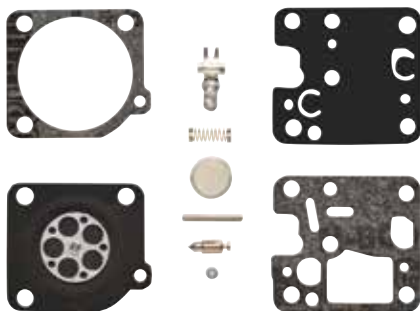

18232

- Zama (RB-107/-123/-188)
- Model RB Carburetors
- Fits Echo