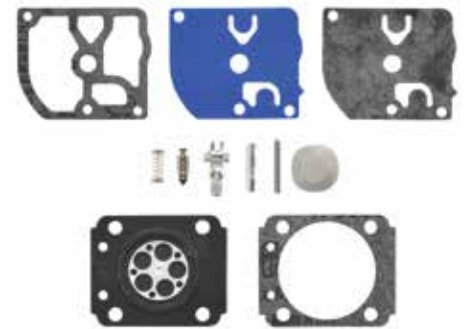

18213

- Zama (RB-114/-132/-162/-166)
- Fits C1Q Carburetors

18214

- Zama (RB-69)
- C1Q Carburetors

18215

- Zama (RB-89)
- C1Q Carburetors

18216

- Zama (RB-47)
- Model C1Q Carburetors
- Fits Efco / Emak