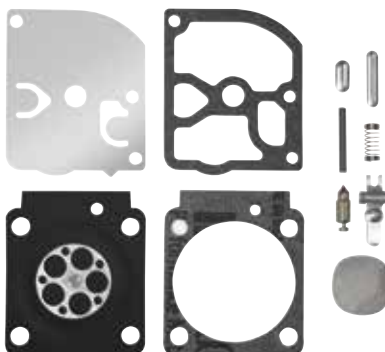

18243

- Zama (RB-172)
- Fits C1Q-S161/162 Carburetors for Stihl