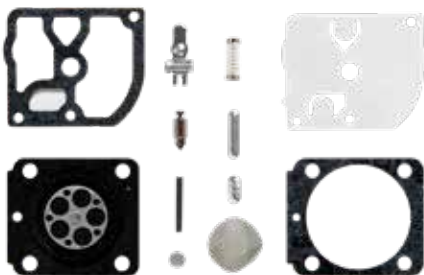

18209

- Zama (RB-64)
- Model C1U Carburetors
- Fits Echo

18210

- Zama (RB-66/-79/-83/-85)
- Model C1Q Carburetors
- Fits Stihl

18211

- Zama (RB-71/-280)
- Fits C1U Carburetors

18212

- Zama (RB-100/-161)
- Model C1Q Carburetors for Stihl