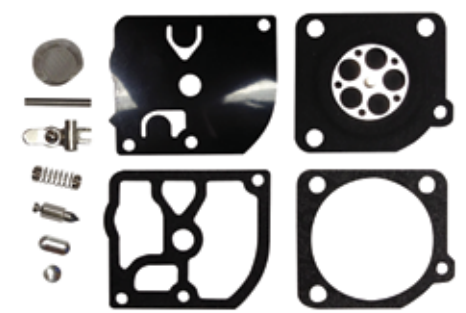

18217

- Zama (RB-61)
- Model C1M Carburetors
- Fits Echo

18218

- Zama (RB-73)
- Model C1U Carburetors
- Fits Poulan / Weedeater

18219

- Zama (RB-77)
- Model C1Q Carburetors
- Fits Stihl

18221

- Zama (RB-105)
- Model C1Q Carburetors
- Fits Stihl