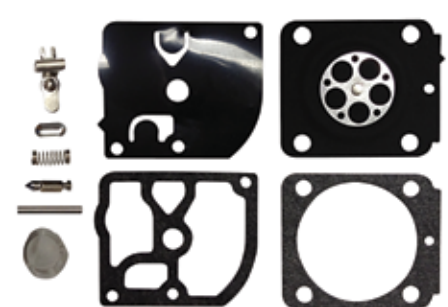

18217

- Zama (RB-61)
- Model C1M Carburetors
- Fits Echo

18218

- Zama (RB-73)
- Model C1U Carburetors
- Fits Poulan / Weedeater

18219

- Zama (RB-77)
- Model C1Q Carburetors
- Fits Stihl

18221

- Zama (RB-105)
- Model C1Q Carburetors
- Fits Stihl