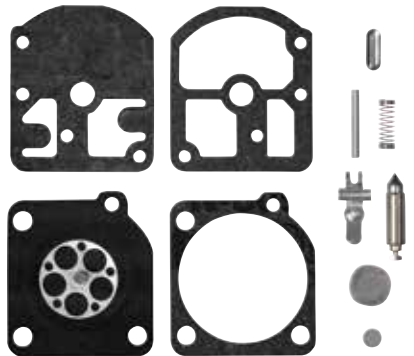

18237

- Zama (RB-169)
- Fits C1Q-S154 Carburetor for Stihl

18238

- Zama (RB-68)
- Fits C1Q-SK8/9/10/15/16 Carburetors

18239

- Zama (RB-97/-134/-160/-165)
- Fits C1Q Carburetors for Stihl

18240

- Zama (RB-84/-96)
- Fits C1Q Carburetors for Stihl