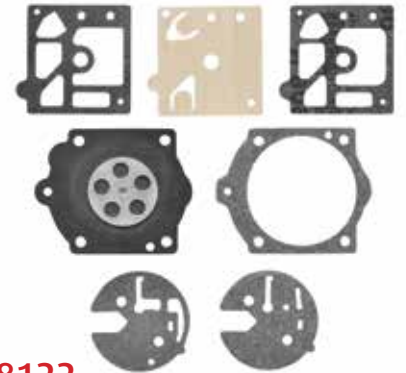

18103

- Tillotson (DG-5HL)
- Model HL Carburetors

18106

- Tillotson (DG-5HS/T)
- Model HS Carburetors

18110

- Tillotson (RK-23HS)
- Model HS Carburetors

18112

- Tillotson (DG-2HU)
- Model HU Carburetors

18114

- Tillotson (RK-14HU)
- Model HU Carburetors

18117

- Walbro (D10-HD)
- Model HD Carburetors

18118

- Walbro (D10-HDA)
- Model HDA Carburetors

18119

- Walbro (D22-HDA)
- Model HDA Carburetors

18122

- Walbro (D10-HDB)
- Model HDB Carburetors

18127

- Walbro (D10-HDC)
- Model HDC Carburetors

18128

- Walbro (D11-WYL)
- Model WYL Carburetors
- Fits Tanaka

18129

- Walbro (K20-WYL)
- Model WYL Carburetors
- Fits Tanaka