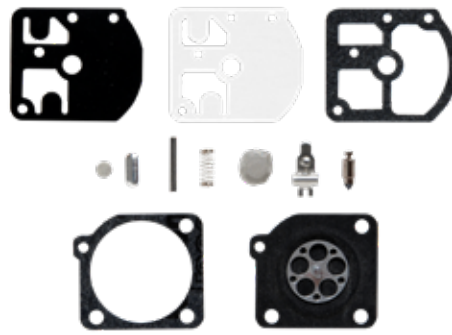

18169

- Zama (RB-10)
- Fits C1S-M8/9/12/13 Carburetors

18170

- Zama (RB-21)
- Model C1U Carburetors
- Fits Echo

18171

- Zama (RB-11)
- Model C1S Carburetors
- Fits Stihl

18172

- Zama (RB-27)
- Model C1U Carburetors
- Fits EchoMax