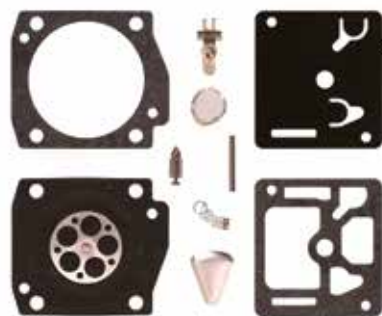

18173

- Zama (RB-13)
- Model C1S-S3 & C1S-SK
- Carbs for STIHL

18175

- Zama (RB-20)
- Model C1U Carburetors
- Fits Homelite

18176

- Zama (RB-28)
- Model C1U Carburetors
- Fits McCulloch

18177

- Zama (RB-31)
- Model C3A Carburetors
- Fits Stihl